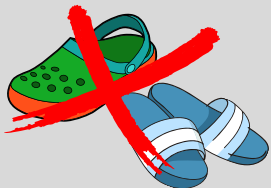

# TRAVIS MIDDLE SCHOOL Dress Code

**Tops :** White, blue, green, orange or black

**Bottoms :** Khaki, navy, black

**Shoes**

**ID Badge**

**Optional:  
Spirit  
Fridays  
TMS shirt  
with jeans**

**NOTE:**

Hoods, bonnets, hats or bandanas may NOT be worn while inside the school building.

# TRAVIS MIDDLE SCHOOL

## Código de ropa

**Camisas :** Blanco, azul, verde, naranja o negro

**Pantalónes :** Caqui, azul marino, negro

**Zapatos**

**Gafete Escolar**

**opcional:  
los viernes  
camisa de TMS  
con pantalones  
de mezclilla**