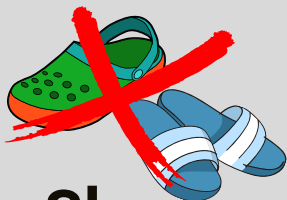

# TRAVIS MIDDLE SCHOOL Dress Code

**Tops :** White, blue, green, orange or black

**Bottoms :** Khaki, navy, black

**Shoes**

**ID Badge**

**Optional:  
Spirit  
Fridays  
TMS shirt  
with jeans**

**NOTE:**

Hoods, bonnets, hats or bandanas may NOT be worn while inside the school building.