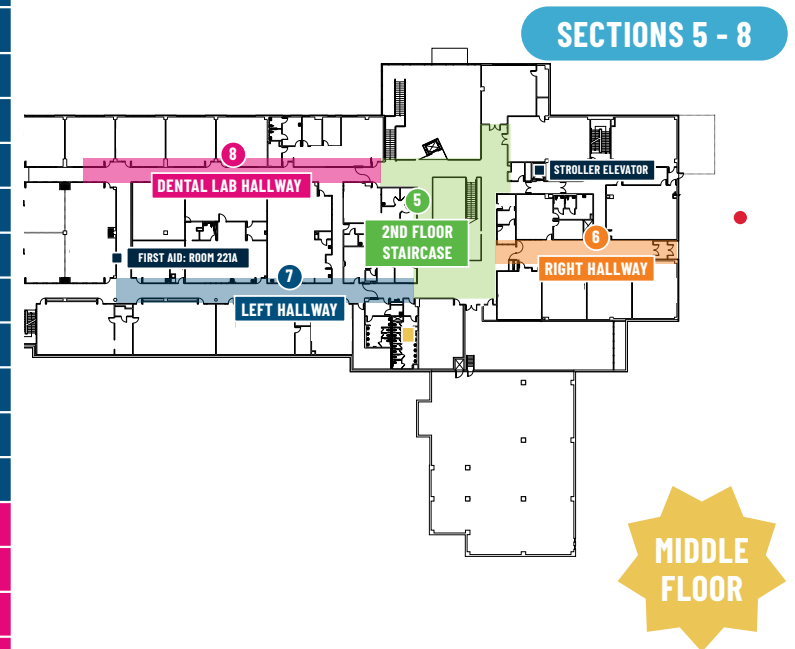

SCAN FOR SCHEDULE, EVENTS, VENDORS, MAP, LOCATION, & DEMOS

- 1 FRONT LOBBY
- 2 MAIN HALLWAY
- 3 GALLERY HALLWAY
- 4 FRONT HALLWAY
- 5 2ND FLOOR STAIRCASE
- 6 RIGHT HALLWAY
- 7 LEFT HALLWAY
- 8 DENTAL LAB HALLWAY
- 9 CAFETERIA
- 10 TECH HALLWAY
- 11 OUTDOOR BEHIND SINGLEY
- 12 OUTDOOR IN FRONT OF SINGLEY
- 13 OLC
- 14 MAHI

SECTIONS 9 - 11

SCAN FOR SCHEDULE, EVENTS, VENDORS, MAP, LOCATION, & DEMOS

- 1 FRONT LOBBY
- 2 MAIN HALLWAY
- 3 GALLERY HALLWAY
- 4 FRONT HALLWAY
- 5 2ND FLOOR STAIRCASE
- 6 RIGHT HALLWAY
- 7 LEFT HALLWAY
- 8 DENTAL LAB HALLWAY
- 9 CAFETERIA
- 10 TECH HALLWAY
- 11 OUTDOOR BEHIND SINGLEY
- 12 OUTDOOR IN FRONT OF SINGLEY
- 13 OLC
- 14 MAHI

KEY

- > Activity
- Entrance/Exit
- > CTE
- > Food
- Gym
- PE&CE Table
- ★ Prize Table
- Restrooms
- Water Station