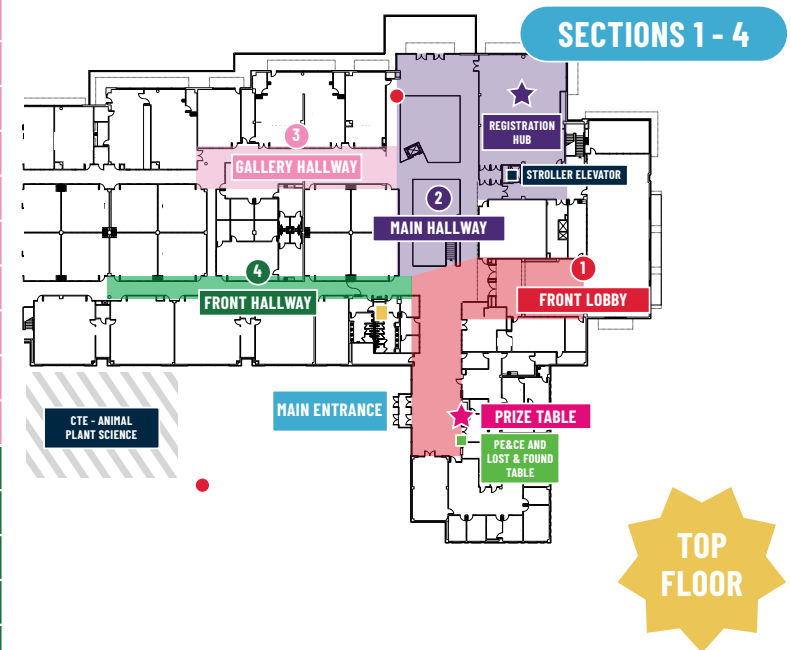

SCAN FOR SCHEDULE, EVENTS, VENDORS, MAP, LOCATION, & DEMOS

- 1 FRONT LOBBY
- 2 MAIN HALLWAY
- 3 GALLERY HALLWAY
- 4 FRONT HALLWAY
- 5 2ND FLOOR STAIRCASE
- 6 RIGHT HALLWAY
- 7 LEFT HALLWAY
- 8 DENTAL LAB HALLWAY
- 9 CAFETERIA
- 10 TECH HALLWAY
- 11 OUTDOOR BEHIND SINGLEY
- 12 OUTDOOR IN FRONT OF SINGLEY
- 13 OLC
- 14 MAHI

SECTIONS 9 - 11

SCAN FOR SCHEDULE, EVENTS, VENDORS, MAP, LOCATION, & DEMOS

- 1 FRONT LOBBY
- 2 MAIN HALLWAY
- 3 GALLERY HALLWAY
- 4 FRONT HALLWAY
- 5 2ND FLOOR STAIRCASE
- 6 RIGHT HALLWAY
- 7 LEFT HALLWAY
- 8 DENTAL LAB HALLWAY
- 9 CAFETERIA
- 10 TECH HALLWAY
- 11 OUTDOOR BEHIND SINGLEY
- 12 OUTDOOR IN FRONT OF SINGLEY
- 13 OLC
- 14 MAHI

KEY

- > Activity
- Entrance/Exit
- > CTE
- > Food
- Gym
- PE&CE Table
- ★ Prize Table
- Restrooms
- Water Station