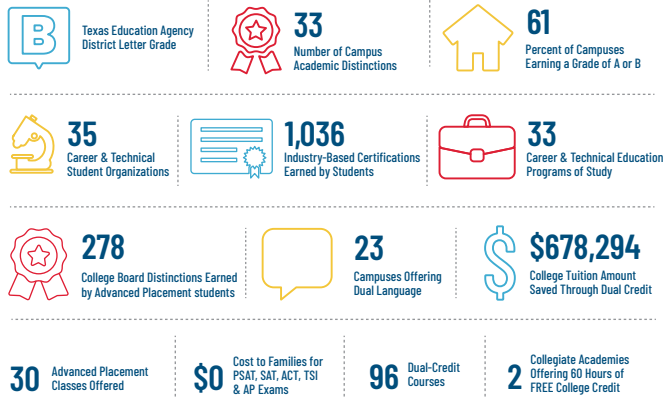

# IRVING ISD AT A GLANCE

FOLLOW US | [f](#) [@](#) [i](#)

  
**31,300+**  
Students

  
**37**  
Campuses

  
**4,400+**  
Employees

**IRVING**  
Independent School District

**3** Early Childhood Centers   **20** Elementary Schools   **8** Middle Schools   **5** High Schools   **9** Support Buildings

## OUR DEMOGRAPHIC BREAKDOWN

## OUR MISSION

We empower today to excel tomorrow.

Irving Independent School District is a premier school district in the Dallas-Fort Worth area and is one of the most diverse school districts in the state. Our commitment is simple – we set every student up for success, equipping them to reach their maximum potential. We keep this commitment by hiring the best teachers, placing students in technology-rich classrooms and integrating real-world experiences into our curriculum. Our commitment starts early with 3-year-olds attending pre-kindergarten classes and ends with high school students earning industry certifications and associate degrees.

## POINTS OF PRIDE

**4**  
"Best U.S. High Schools"  
Rated by the U.S. News  
and World Report

**94.3%**  
High School  
Graduation  
Rate

**5**  
Nationally  
Recognized  
Model PLC Campuses

**\$42 M**  
Earned in  
College  
Scholarships